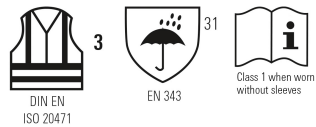

High visibility Pilot Jacket single colour

Material

Outer shell

100 % polyester
PU-coated

Padding

100 % polyester

Lining

100 % polyester

Design

Reflective stripe 3M™ Scotchlite™ Reflective material 8912 N silver

Sizes

S - M - L - XL - XXL - XXXL - 4XL

Care instructions

max. 25 Wäschen

Extra

waterproof

windproof

hood can be rolled up into the collar

detachable sleeves with covered zip (water can penetrate through the zips in extreme weather or when working on things above head level)

front zip closure

sleeve pocket with zip fastening on the left sleeve

2 chest pockets with flaps

2 side pockets

Standards